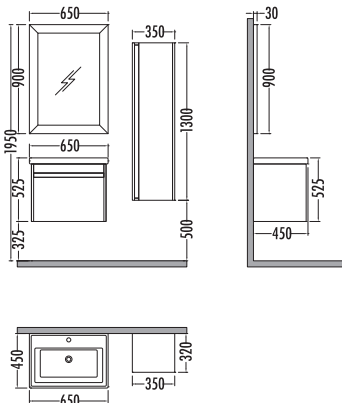

OCTAVIA 65 Satış Fiyatı Kampanyalı Satış Fiyatı

Alt modül / Lower unit	: 1.240	935
Üst modül / Upper unit	: 655	494
Takım / Set	: 1.895	1.429
Boy dolabı / Side cabinet	: 1.175	879