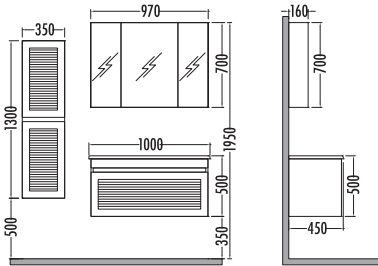

FIRSAT
ÜRÜNÜ

MEGANE SERIES

~~1175~~ ₺ 799
Megane Boy Dlp. 35cm

~~2735~~
₺ 1849
Megane 100cm
% 25 + % 10
İNDİRİMLİ

Beyaz
White

MEGANE 100 Satış Fiyatı **Kampanyalı Satış Fiyatı**

Alt modül / Lower unit	: 1.975	1.335
Üst modül / Upper unit	: 760	514
Takım / Set	: 2.735	1.849
Boy dolabı / Side cabinet	: 1.175	799