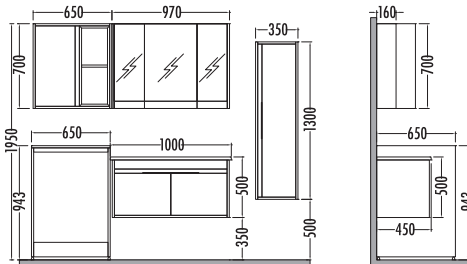

KONA PLUS 100

	Satış Fiyatı	Kampanyalı Satış Fiyatı
Alt modül / Lower unit	1.295	875
Üst modül / Upper unit	760	514
Takım / Set	2.055	1.389
CMD 65 alt / Washmachine vanity unit	820	555
CMD 65 üst / Washmachine upper unit	795	534
Boy dolabı / Side cabinet	855	579