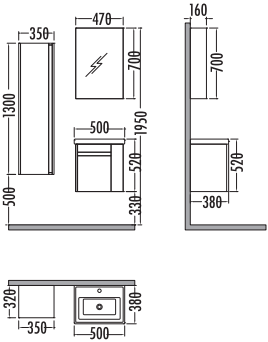

Beyaz / Söğüt
White / Willow

50 cm

38 cm