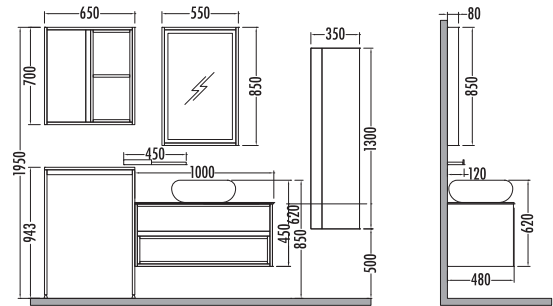

Cactus serisi renk alternatifleri
Cactus series color options

Dorado - Black	Dorado - Siyah
Berlin - Black	Berlin - Siyah
White - Black	Beyaz - Siyah

Highgloss kaplama

Melamin kaplama

Soft close çekmece

Soft close kapak

Seramik Lavabo + Cam Tezgah

Ledli açık raflı ayna