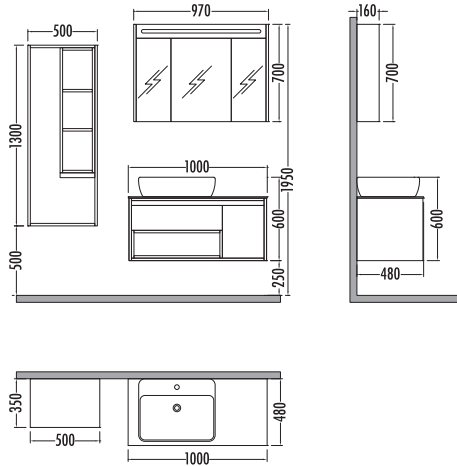

GALAXY SERIES

~~1540~~ ₺1159
Galaxy Boy Dlp. 50cm

~~3325~~
₺2499
Galaxy 100cm
% 25 İNDİRİMLİ

Beyaz - Dorado
White - Dorado

GALAXY 100

	Satış Fiyatı	Kampanyalı Satış Fiyatı
Alt modül / Lower unit	2.400	1.800
Üst modül / Upper unit	925	699
Takım / Set	3.325	2.499
Rafli Boy dolabı Side cabinet with shelf	1.540	1.159

Galaxy serisi renk alternatifleri
Galaxy series color options

Beyaz - Lizbon	White - Lisbon
Beyaz - Berlin	White - Berlin
Beyaz - Dorado	White - Dorado