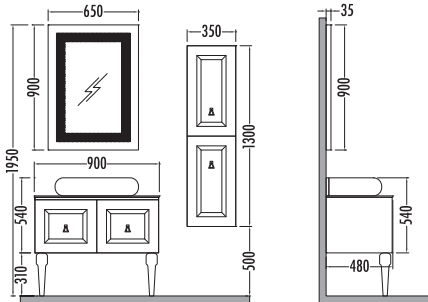

Termoform kaplama

Soft close kapak

Seramik Lavabo + Cam Tezgah

Ledli ayna