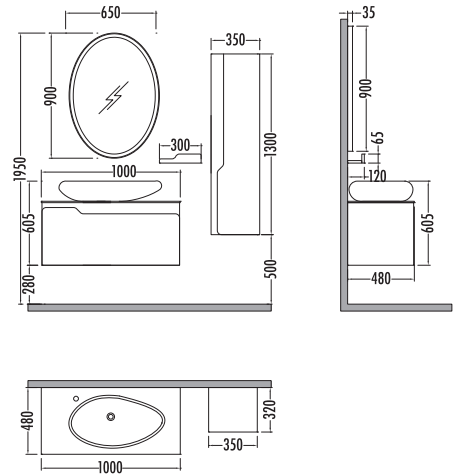

KUGA 100

Satış Fiyatı **Kampanyalı Satış Fiyatı**

Alt modül / Lower unit	: 3.555	2.670
Üst modül / Upper unit	: 1.060	799
Takım / Set	: 4.615	3.469
Boy dolabı / Side cabinet	: 1.475	1.109