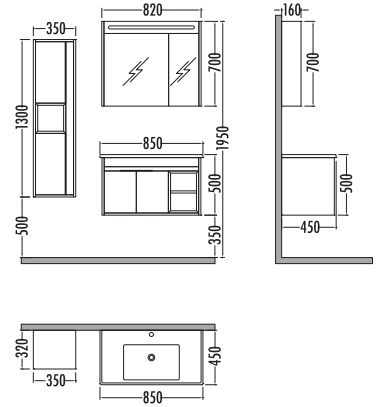

~~2460~~
₺1849
Pulsar 85cm
% 25 İNDİRİMLİ

~~1235~~ **₺929**
Pulsar Boy Dlp. 35cm

Berlin - Sarı
Berlin - Yellow

PULSAR 85 Satış Fiyatı Kampanyalı Satış Fiyatı

Alt modül / Lower unit	: 1.660	1.250
Üst modül / Upper unit	: 800	599
Takım / Set	: 2.460	1.849
Boy dolabı / Side cabinet	: 1.235	929

PULSAR 65

Satış Fiyatı Kampanyalı Satış Fiyatı

Alt modül / Lower unit	: 1.320	990
Üst modül / Upper unit	: 685	519
Takım / Set	: 2.005	1.509
Boy dolabı / Side cabinet	: 1.235	929

~~2005~~
₺1509
Pulsar 65cm
% 25 İNDİRİMLİ

~~1235~~ **₺929**
Pulsar Boy Dlp. 35cm

Berlin - Dafne
Berlin - Daphne