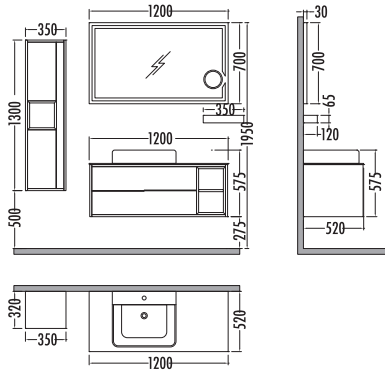

ELANTRA SERIES

~~4615~~
₺ **3469**
Elantra 120cm
% 25
İNDİRİMLİ

~~1235~~ ₺ **929**
Elantra Boy Dlp. 35cm

Beyaz - Mat Antrasit
White - Matte Anthracite

ELANTRA 120

	Satış Fiyatı	Kampanyalı Satış Fiyatı
Alt modül / Lower unit	3.210	2.410
Üst modül / Upper unit	1.405	1.059
Takım / Set	4.615	3.469
Boy dolabı / Side cabinet	1.235	929

Elantra serisi renk alternatifleri
Elantra series color options

Beyaz - Mat Antrasit	White - Matte Anthracite
Lizbon - Mat Antrasit	Lisbon - Matte Anthracite
Dorado - Mat Antrasit	Dorado - Matte Anthracite