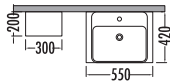

Mdf üzeri melamin