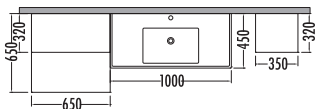

KONA PLUS 100

	Satış Fiyatı	Kampanyalı Satış Fiyatı
Alt modül / Lower unit	1.295	875
Üst modül / Upper unit	760	514
Takım / Set	2.055	1.389
CMD 65 alt / Washmachine vanity unit	820	555
CMD 65 üst / Washmachine upper unit	795	534
Boy dolabı / Side cabinet	855	579