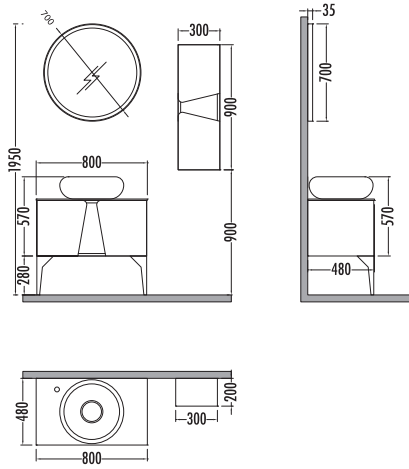

~~4260~~
₺ **3199**
Tucson 80cm
% 25
İNDİRİMLİ

~~1160~~ ₺ **869**
Tucson Boy Dlp. 30cm

Karamel - Siyah
Caramel - Black

Tucson serisi renk alternatifleri
Tucson series color options

Beyaz - Siyah | White - Black
Karamel - Siyah | Caramel - Black

TUCSON 80

	Satış Fiyatı	Kampanyalı Satış Fiyatı
Alt modül / Lower unit	: 3.200	2.400
Üst modül / Upper unit	: 1.060	799
Takım / Set	: 4.260	3.199
Boy dolabı / Side cabinet	: 1.160	869

MDF üzeri
Lake

Polimerik
High Gloss

Soft close
kapak

Seramik Lavabo
+ Cam Tezgah

Ledli ayna