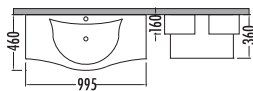

FIRSAT
ÜRÜNÜ

ALIA
SERIES

~~1505~~
₺1019
Alia 100cm
% 25 + % 10
İNDİRİMLİ

~~1350~~ ₺919
Alia 2'li Boy Dlp. 25+25cm

~~660~~ ₺449
Alia Asma Çekmece 55cm

Beyaz
White

ALIA 100

	Satış Fiyatı	Kampanyalı Satış Fiyatı
Alt modül / Lower unit :	985	665
Üst modül / Upper unit :	520	354
Takım / Set :	1.505	1.019
Asma Çekmece :	660	449
Drawer Unit		
2 Adet Boy dolabı :	1.350	919
Double Side cabinet		

Alia serisi renk alternatifleri
Alia series color options

Milano	Milano
Antrasit Meşe	Anthracite Oak
Alman Meşe	German Oak
Beyaz	White