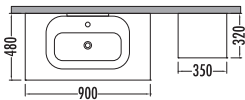

Termoform kaplama

Soft close kapak

Seramik Lavabo + Cam Tezgah

Ledli ayna