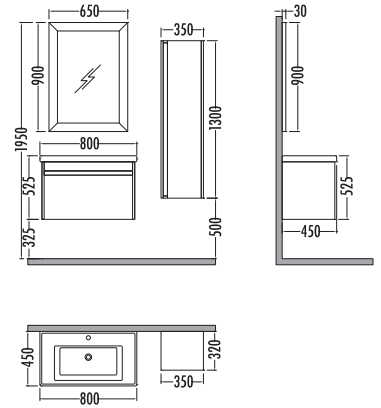

~~2230~~
₺1679
Octavia 80cm
% 25 İNDİRİMLİ

~~1175~~ **₺879**
Octavia Boy Dlp. 35cm

Fırtına Gri
Storm Grey

OCTAVIA 80 Satış Fiyatı Kampanyalı Satış Fiyatı

Alt modül / Lower unit	: 1.575	1.185
Üst modül / Upper unit	: 655	494
Takım / Set	: 2.230	1.679
Boy dolabı / Side cabinet	: 1.175	879

Octavia serisi renk alternatifleri
Octavia series color options

Kaya Gri | Stone Grey
Fırtına Gri | Storm Grey
Beyaz | White

OCTAVIA 65 Satış Fiyatı Kampanyalı Satış Fiyatı

Alt modül / Lower unit	: 1.240	935
Üst modül / Upper unit	: 655	494
Takım / Set	: 1.895	1.429
Boy dolabı / Side cabinet	: 1.175	879

~~1895~~
₺1429
Octavia 65cm
% 25 İNDİRİMLİ

~~1175~~ **₺879**
Octavia Boy Dlp. 35cm

Beyaz
White