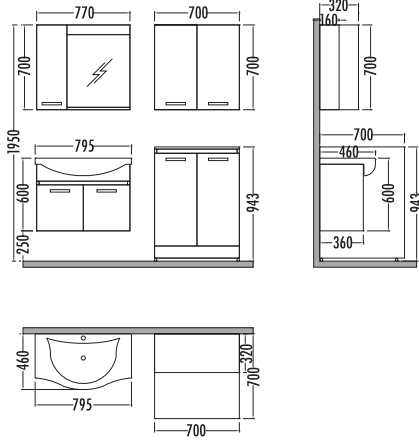

ALIA 80

	Satış Fiyatı	Kampanyalı Satış Fiyatı
Alt modül / Lower unit	775	530
Üst modül / Upper unit	470	319
Takım / Set	1.245	849
Çam Mak. Alt	865	590
Wash. Mac. Cab. Lower		
Çam Mak. Üst	680	459
Wash. Mac. Cab. Upper		

~~1245~~
₺ **849**
Alia 80cm
% 25 + % 10 İNDİRİMLİ