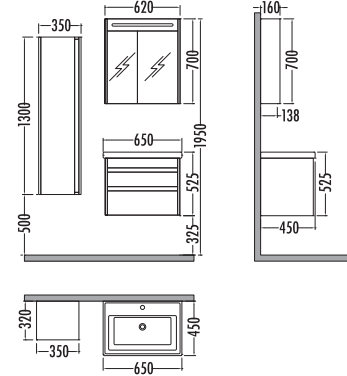

~~2385~~
₺1789
Espero 65cm
% 25 İNDİRİMLİ

~~1175~~ ₺879
Espero Boy Dlp. 35cm

Yeni Gri
New Grey