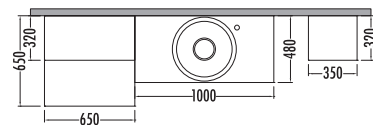

Cactus serisi renk alternatifleri
Cactus series color options

Dorado - Black	Dorado - Siyah
Berlin - Black	Berlin - Siyah
White - Black	Beyaz - Siyah

Highgloss kaplama

Melamin kaplama

Soft close çekmece

Soft close kapak

Seramik Lavabo + Cam Tezgah

Ledli açık raflı ayna