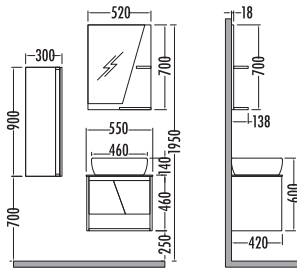

SLIM
FIT

FIRSAT
ÜRÜNÜ

Dorado / Dorado

MATRIX 55

Satış Fiyatı **Kampanyalı Satış Fiyatı**

Alt modül / Lower unit	: 1.240	840
Üst modül / Upper unit	: 350	239
Takım / Set	: 1.590	1.079
Boy dolabı / Side cabinet	: 675	459

Matrix serisi renk alternatifleri
Matrix series color options

Beyaz	White
Antik Beyaz	Antique White
Dorado	Dorado
Berlin	Berlin

Mdf üzeri melamin

Soft close kapak

Seramik Lavabo

Rafli ayna

Antik Beyaz / Antique White