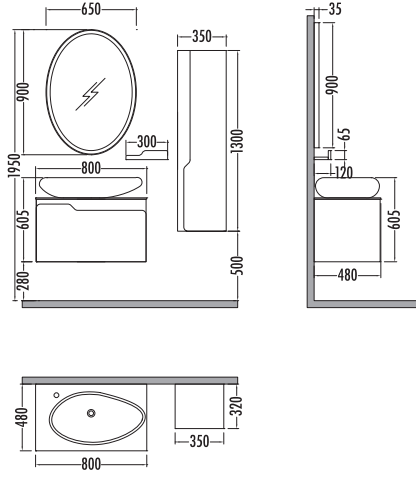

KUGA 80

Satış Fiyatı **Kampanyalı Satış Fiyatı**

Alt modül / Lower unit	: 3.015	2.260
Üst modül / Upper unit	: 1.060	799
Takım / Set	: 4.075	3.059
Boy dolabı / Side cabinet	: 1.475	1.109

Kuga serisi renk alternatifleri
Kuga series color options

Berlin - Beyaz	Berlin - White
Antik Beyaz - Beyaz	Antique White - White

MDF üzeri
lake

Melamin
kaplama

Soft close
çekmece

Soft close
kapak

Seramik Lavabo
+ Cam Tezgah

LEDli açık
raflı ayna

~~4075~~
₺3059
Kuga 80cm
% 25
İNDİRİMLİ

~~1475~~ ₺1109
Kuga Boy Dlp. 35cm

Berlin / White
Berlin / White