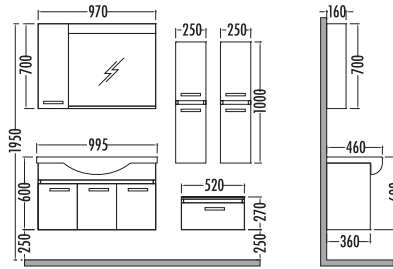

FIRSAT
ÜRÜNÜ

ALIA
SERIES

~~1505~~
₺1019
Alia 100cm
% 25 + % 10
İNDİRİMLİ

~~1350~~ ₺919
Alia 2'li Boy Dlp. 25+25cm

~~660~~ ₺449
Alia Asma Çekmece 55cm

Beyaz
White

ALIA 100

	Satış Fiyatı	Kampanyalı Satış Fiyatı
Alt modül / Lower unit :	985	665
Üst modül / Upper unit :	520	354
Takım / Set :	1.505	1.019
Asma Çekmece :	660	449
Drawer Unit		
2 Adet Boy dolabı :	1.350	919
Double Side cabinet		

Alia serisi renk alternatifleri
Alia series color options

Milano	Milano
Antrasit Meşe	Anthracite Oak
Alman Meşe	German Oak
Beyaz	White