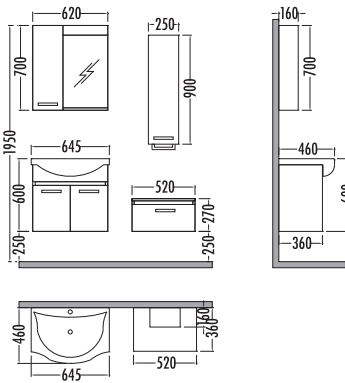

ALIA 80

	Satış Fiyatı	Kampanyalı Satış Fiyatı
Alt modül / Lower unit	775	530
Üst modül / Upper unit	470	319
Takım / Set	1.245	849
Çam Mak. Alt	865	590
Wash. Mac. Cab. Lower		
Çam Mak. Üst	680	459
Wash. Mac. Cab. Upper		

~~1245~~
₺ **849**
Alia 80cm
% 25 + % 10 İNDİRİMLİ

~~1545~~ ₺ **1049**
Alia 80cm. Dlp. 70cm

ALIA 65

	Satış Fiyatı	Kampanyalı Satış Fiyatı
Alt modül / Lower unit	650	440
Üst modül / Upper unit	425	289
Takım / Set	1.075	729
Asma Çekmece	660	449
Drawer Unit		
Yarım Boy dolabı	545	369
Hanging Side cabinet		

~~1075~~
₺ **689**
Alia 55cm
% 25 + % 10 İNDİRİMLİ

~~675~~ ₺ **459**
Alia 65cm Dlp. 25cm

ALIA 55

	Satış Fiyatı	Kampanyalı Satış Fiyatı
Alt modül / Lower unit	620	425
Üst modül / Upper unit	390	264
Takım / Set	1.010	689
Boy dolabı / Side cabinet	675	459

~~729~~
₺ **449**
Alia 55cm
% 25 + % 10 İNDİRİMLİ

~~689~~ ₺ **449**
Alia Asma Çekmece 55cm