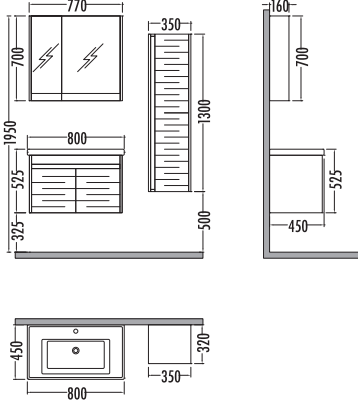

BOLT 80

Alt modül / Lower unit : 1.335
Üst modül / Upper unit : 665
Takım / Set : 2.000
Boy dolabı / Side cabinet : 1.050

Satış Fiyatı **Kampanyalı Satış Fiyatı**

1.000
499
1.499
789

Siyah - Berlin
Black - Berlin