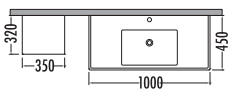

FIRSAT
ÜRÜNÜ

MEGANE SERIES

~~1175~~ ₺ 799
Megane Boy Dlp. 35cm

~~2735~~
₺ 1849
Megane 100cm
% 25 + % 10
İNDİRİMLİ

Beyaz
White

MEGANE 100 Satış Fiyatı **Kampanyalı Satış Fiyatı**

Alt modül / Lower unit	: 1.975	1.335
Üst modül / Upper unit	: 760	514
Takım / Set	: 2.735	1.849
Boy dolabı / Side cabinet	: 1.175	799