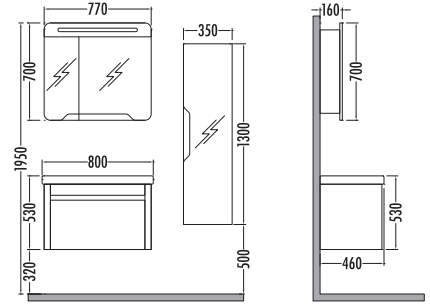

INTEGRA 80

Satış Fiyatı **Kampanyalı Satış Fiyatı**

Alt modül / Lower unit	: 1.655	1.245
Üst modül / Upper unit	: 1.005	754
Takım / Set	: 2.660	1.999
Boy dolabı / Side cabinet	: 1.175	879