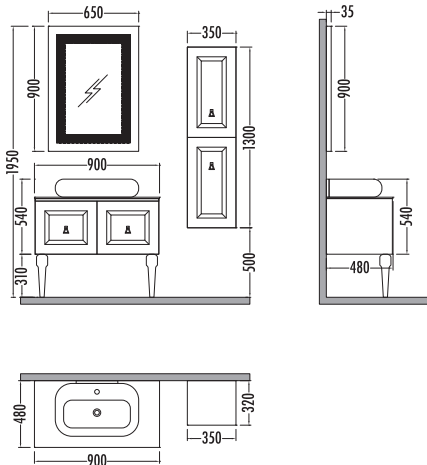

Thermoform kaplama

Soft close kapak

Seramik Lavabo + Cam Tezgah

Ledli ayna