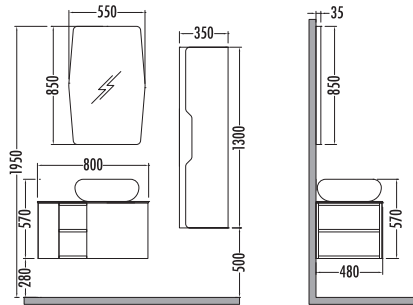

ERA SERIES

~~3460~~
₺ **2599**
Era 80cm
% 25 İNDİRİMLİ

~~1475~~ ₺ **1109**
Era Boy Dolp. 35cm

Dorado - Beyaz
Dorado - White

ERA 80

Satış Fiyatı **Kampanyalı Satış Fiyatı**

Alt modül / Lower unit	: 2.590	1.945
Üst modül / Upper unit	: 870	954
Takım / Set	: 3.460	2.599
Boy dolabı / Side cabinet	: 1.475	1.109

Mdf üzeri lake

Mdf üzeri melamin

Soft close kapak

Seramik Lavabo + Cam Tezgah

Ledli açık raflı ayna

Era serisi renk alternatifleri
Era series color options

Dorado - Beyaz | Dorado - White
Berlin - Beyaz | Berlin - White