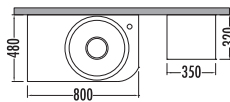

ERA SERIES

~~3460~~
₺ **2599**
Era 80cm
% 25 İNDİRİMLİ

~~1475~~ ₺ **1109**
Era Boy Dolp. 35cm

Dorado - Beyaz
Dorado - White

ERA 80

Satış Fiyatı **Kampanyalı Satış Fiyatı**

Alt modül / Lower unit	: 2.590	1.945
Üst modül / Upper unit	: 870	954
Takım / Set	: 3.460	2.599
Boy dolabı / Side cabinet	: 1.475	1.109

Mdf üzeri lake

Mdf üzeri melamin

Soft close kapak

Seramik Lavabo + Cam Tezgah

Ledli açık raflı ayna

Era serisi renk alternatifleri
Era series color options

Dorado - Beyaz | Dorado - White
Berlin - Beyaz | Berlin - White