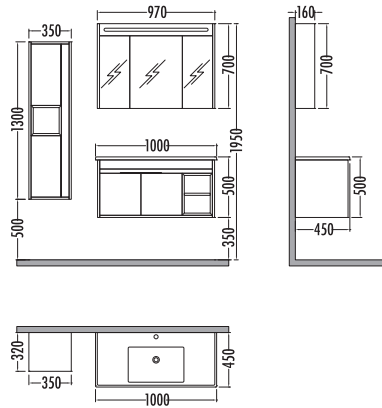

Pulsar serisi renk alternatifleri
Pulsar series color options

Berlin - Beyaz	Berlin - White
Berlin - Sarı	Berlin - Yellow
Berlin - Dafne	Berlin - Daphne

Mdf üzeri melamin

Soft close kapak

Seramik Lavabo

Dolaplı ledli ayna