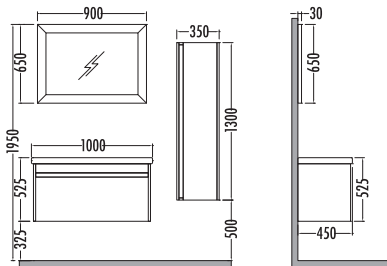

~~2540~~
₺1909
Octavia 100cm
% 25 İNDİRİMLİ

~~1175~~ ₺ **879**
Octavia Boy Dlp. 35cm

Kaya Gri
Stone Grey

OCTAVIA 100

	Satış Fiyatı	Kampanyalı Satış Fiyatı
Alt modül / Lower unit	1.885	1.415
Üst modül / Upper unit	655	494
Takım / Set	2.540	1.909
Boy dolabı / Side cabinet	1.175	879