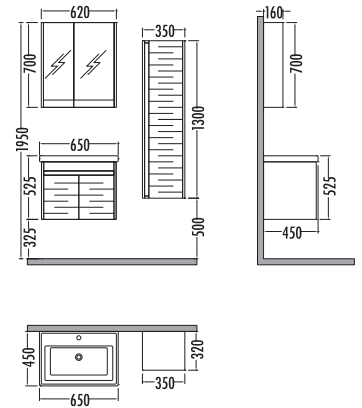

Beyaz - Berlin
White - Berlin