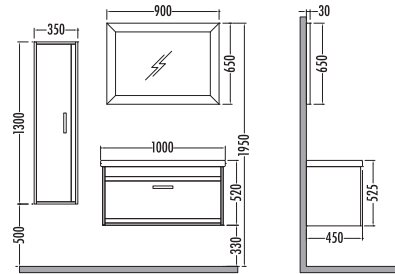

Talisman serisi renk alternatifleri
Talisman series color options

Beyaz - Altın | White - Gold
Siyah - Altın | Black - Gold

Mdf üzeri
high gloss

Soft close
çekmece

Soft close
kapak

Seramik
Lavabo

Çerçeveli
ayna