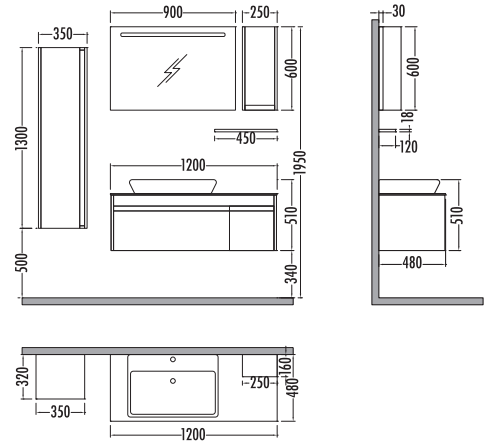

CAMARO 120

	Satış Fiyatı	Kampanyalı Satış Fiyatı
Alt modül / Lower unit	2.745	2.055
Üst modül / Upper unit	830	624
Asma dolap / Hanging unit	425	320
Takım / Set	4.000	2.999
Boy dolabı / Side cabinet	1.175	879